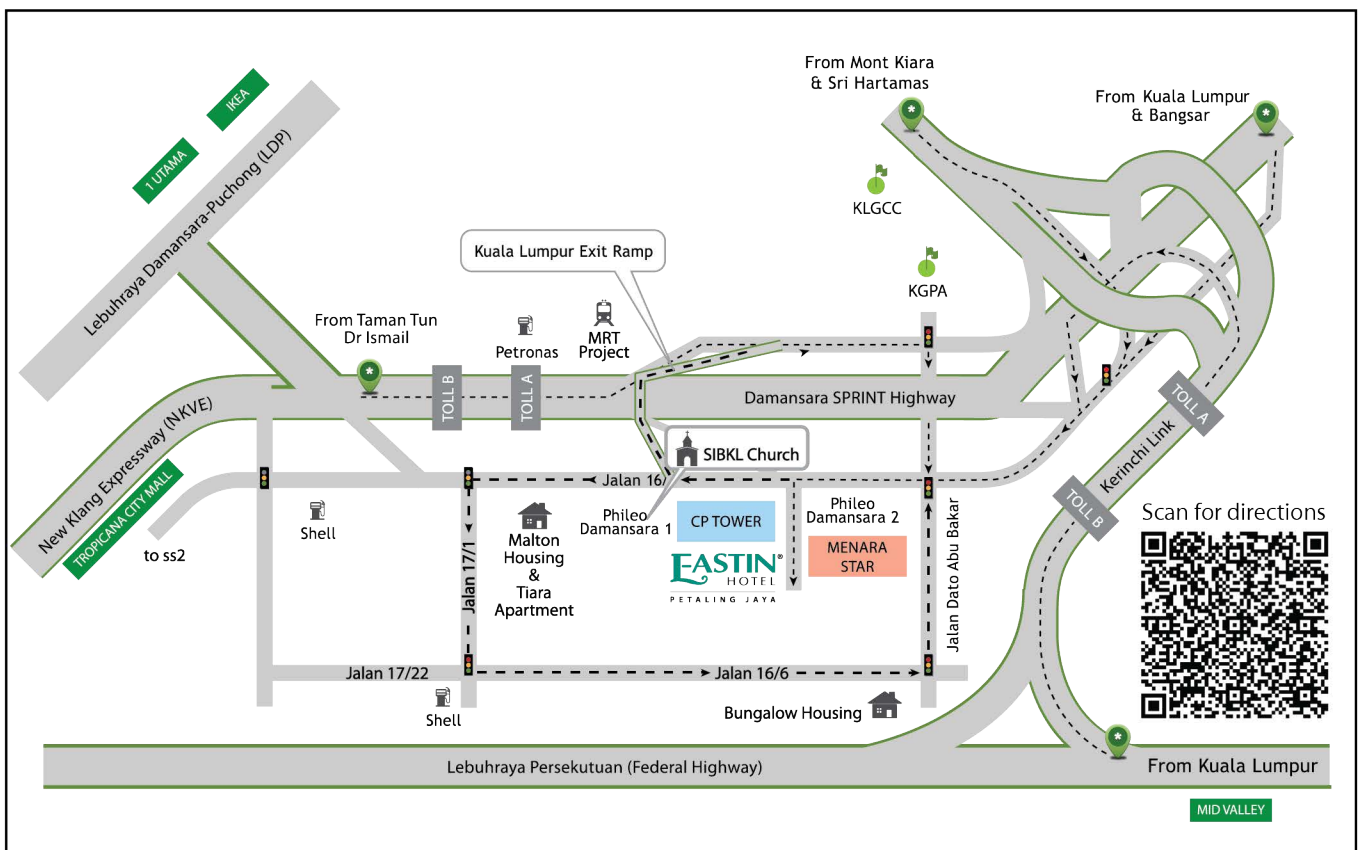

Conferences & Banquets

VENUE	CAPACITY							DIMENSIONS	AREA	CEILING HEIGHT
	Banquet	Cabaret	Classroom	U-Shape	Theatre	Boardroom Seating	Hollow Square			
LEVEL 3										
CONFERENCE ROOM	60	42	50	35	100	35	36	16.8 x 7.2 m 56.0 x 24.0 ft	120.96 sq m 1,344.0 sq ft	3.4 m 11.1 ft
BOARDROOM 1	20	21	30	14	30	12	15	8.3 x 8.0 m 27.2 x 26.2 ft	66.0 sq m 710.4 sq ft	3.4 m 11.1 ft
BOARDROOM 2	20	21	25	12	30	12	15	7.6 x 8.0 m 24.9 x 26.2 ft	61.0 sq m 656.5 sq ft	3.4 m 11.1 ft
BOARDROOM 3	40	28	30	15	40	16	18	10.3 x 8.7 m 33.7 x 28.5 ft	90.0 sq m 968.7 sq ft	3.4 m 11.1 ft
BOARDROOM 4	60	42	50	35	100	35	36	17.5 x 6.8 m 58.3 x 22.60 ft	119.0 sq m 1,321.7 sq ft	3.4 m 11.1 ft
LOWER GROUND										
GRAND BALLROOM	500	225	300	70	850	90	75	34.8 x 19.4 m 114.1 x 63.6 ft	675.0 sq m 7,265.6 sq ft	6.9 m 22.6 ft
BALLROOM 1	250	150	200	40	450	58	50	24.4 x 19.4 m 80.0 x 63.6 ft	473.0 sq m 5,091.3 sq ft	6.9 m 22.6 ft
BALLROOM 2	100	50	60	36	200	40	30	10.4 x 19.4 m 34.1 x 63.6 ft	202.0 sq m 2,174.3 sq ft	6.9 m 22.6 ft
NYATOH	20	10	19	10	30	12	12	7.4 x 6.8 m 24.2 x 22.3 ft	50.0 sq m 538.1 sq ft	3.0 m 9.8 ft
MERSAWA	20	10	19	10	30	12	12	7.4 x 6.7 m 24.2 x 21.9 ft	50.0 sq m 538.1 sq ft	3.0 m 9.8 ft
MERANTI	20	10	19	10	30	12	12	7.4 x 6.5 m 24.2 x 21.3 ft	48.0 sq m 516.6 sq ft	3.0 m 9.8 ft
MERSAWA & MERANTI	60	30	40	30	70	30	32	7.4 x 13.2 m 24.2 x 43.3 ft	98.0 sq m 1,054.8 sq ft	3.0 m 9.8 ft
SEPUTEH	20	10	15	-	20	6	6	7.0 x 7.6 m 22.9 x 24.9 ft	53.0 sq m 570.4 sq ft	2.8 m 9.1 ft

Location Map

13, Jalan 16/11, Pusat Dagang Seksyen 16, 46350, Petaling Jaya, Malaysia

+603-7665 1111

info.kl@eastin.com

www.eastin.com

eastinhotelkualalumpur